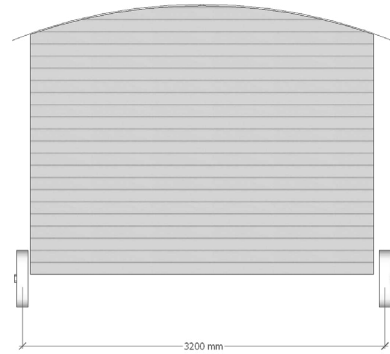

The Lincoln Specifications

Length 7,500mm | Width 3,000mm

Main Structure

- ✓ Black plastic coated corrugated roof sheets
- ✓ Heavy duty wooden chassis
- ✓ Bespoke cast iron wheels
- ✓ Corrugated steel cladding and trim (plastic coated) in a choice of colours
- ✓ 240 v electrics throughout
- ✓ 120 ltr hot water heater
- ✓ Mains water connection
- ✓ Mains sewage connection
- ✓ Two pairs of Double glazed doors and windows
- ✓ Rustic black door and window furniture
- ✓ Laminated flooring throughout (choice of colour)
- ✓ Fully decorated
- ✓ Bespoke window and door guttering