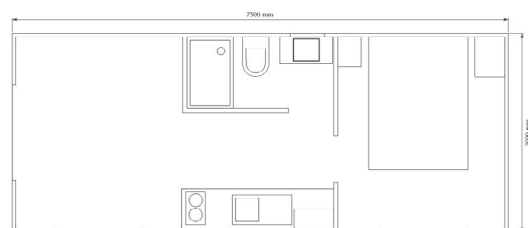

The Lincoln Specifications

Length 7,500mm | Width 3,000mm

Main Structure

- ✓ Black plastic coated corrugated roof sheets
- ✓ Heavy duty wooden chassis
- ✓ Bespoke cast iron wheels
- ✓ Corrugated steel cladding and trim (plastic coated) in a choice of colours
- ✓ 240 v electrics throughout
- ✓ 120 ltr hot water heater
- ✓ Mains water connection
- ✓ Mains sewage connection
- ✓ Two pairs of Double glazed doors and windows
- ✓ Rustic black door and window furniture
- ✓ Laminated flooring throughout (choice of colour)
- ✓ Fully decorated
- ✓ Bespoke window and door guttering

Shower Room

- ✓ High level traditional style toilet cistern
- ✓ Ceramic wash basin with quality mixer tap
- ✓ Floor standing storage cabinet
- ✓ 1100mm shower with sliding door
- ✓ Traditional style exposed thermostatic shower
- ✓ Easy clean shower wall panelling (choice of design)
- ✓ Double glazed window
- ✓ Extraction fan

Lounge

- ✓ Single double glazed window
- ✓ Underfloor heating
- ✓ Double half-glazed doors
- ✓ Lighting points
- ✓ T&G style vertical cladding to full wall height
- ✓ Underfloor heating
- ✓ 3 double sockets
- ✓ TV socket
- ✓ Space for full size double sofa / sofa bed
- ✓ Space for Woodburner (optional extra)

Bedroom Area

- ✓ Built in bed with storage cabinets beneath
- ✓ Overbed lighting points
- ✓ Double half-glazed doors to front elevation
- ✓ Sliding door to living area
- ✓ Power points with USB
- ✓ Underfloor heating
- ✓ Built in wardrobe
- ✓ Built in bedside cabinet