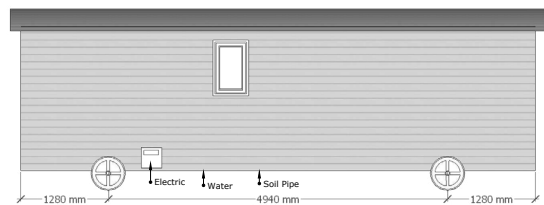

The Lincoln Specifications

Length 7,500mm | Width 3,000mm

Main Structure

- ✓ Black plastic coated corrugated roof sheets
- ✓ Heavy duty wooden chassis
- ✓ Bespoke cast iron wheels
- ✓ Corrugated steel cladding and trim (plastic coated) in a choice of colours
- ✓ 240 v electrics throughout
- ✓ 120 ltr hot water heater
- ✓ Mains water connection
- ✓ Mains sewage connection
- ✓ Two pairs of Double glazed doors and windows
- ✓ Rustic black door and window furniture
- ✓ Laminated flooring throughout (choice of colour)
- ✓ Fully decorated
- ✓ Bespoke window and door guttering